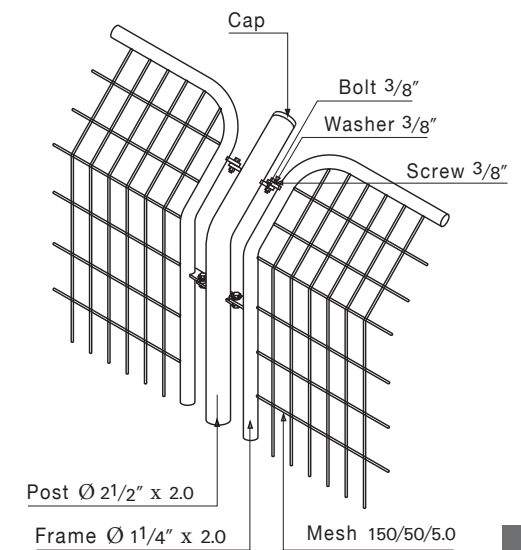

Savyonit with outrigger

Savyonit

Savyonit Hetz ("Arrow")

A mesh fence with a round tubing framework yielding a combination of a high-quality physical barrier with a pleasant aesthetic appearance. This fence is suitable for use as perimeter fencing for institutions, factories, parks, amusement and leisure centres, and similar areas.

SAVYONIT for institutions

Base: See page outlining installations/anchoring of fence posts.

Zigzag mesh
Hetz ("Arrow") pattern

Height	Frame	Mesh	Post	Posts' centres
2000	Ø 1 1/4" x 2.0 mm	150/50/5.0	Ø 2 1/2" x 2.0 mm	2180
2500*	Ø 1 1/4" x 2.0 mm	150/50/5.0	Ø 2 1/2" x 2.0 mm	2180

The above dimensions are in mm.

* In the Savyonit model with slanted extended upright, the vertical height from the ground is 2350 mm

Savyonit model
with outrigger

The development of new fences by Yehuda Fences is ongoing and therefore changes may occur from time to time in their form and specifications without prior notice.