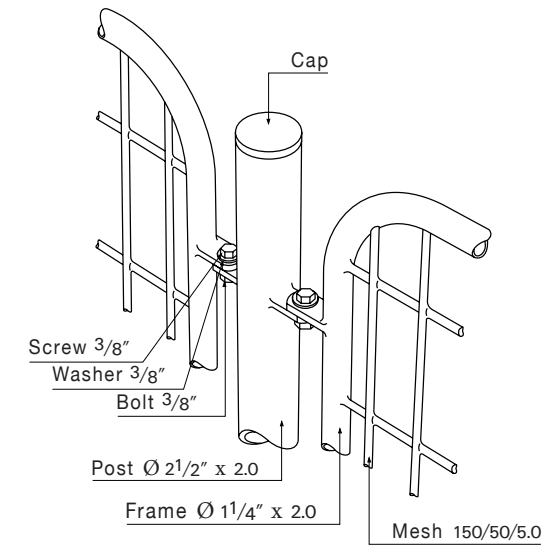

Savyonit with outrigger

Savyonit

Savyonit Hetz ("Arrow")

A mesh fence with a round tubing framework yielding a combination of a high-quality physical barrier with a pleasant aesthetic appearance. This fence is suitable for use as perimeter fencing for institutions, factories, parks, amusement and leisure centres, and similar areas.

SAVYONIT for institutions

Base: See page outlining installations/anchoring of fence posts.

Zigzag mesh
Hetz ("Arrow") pattern

Height	Frame	Mesh	Post	Posts' centres
2000	Ø 1 1/4" x 2.0 mm	150/50/5.0	Ø 2 1/2" x 2.0 mm	2180
2500*	Ø 1 1/4" x 2.0 mm	150/50/5.0	Ø 2 1/2" x 2.0 mm	2180

The above dimensions are in mm.

* In the Savyonit model with slanted extended upright, the vertical height from the ground is 2350 mm

Savyonit model
with outrigger

The development of new fences by Yehuda Fences is ongoing and therefore changes may occur from time to time in their form and specifications without prior notice.