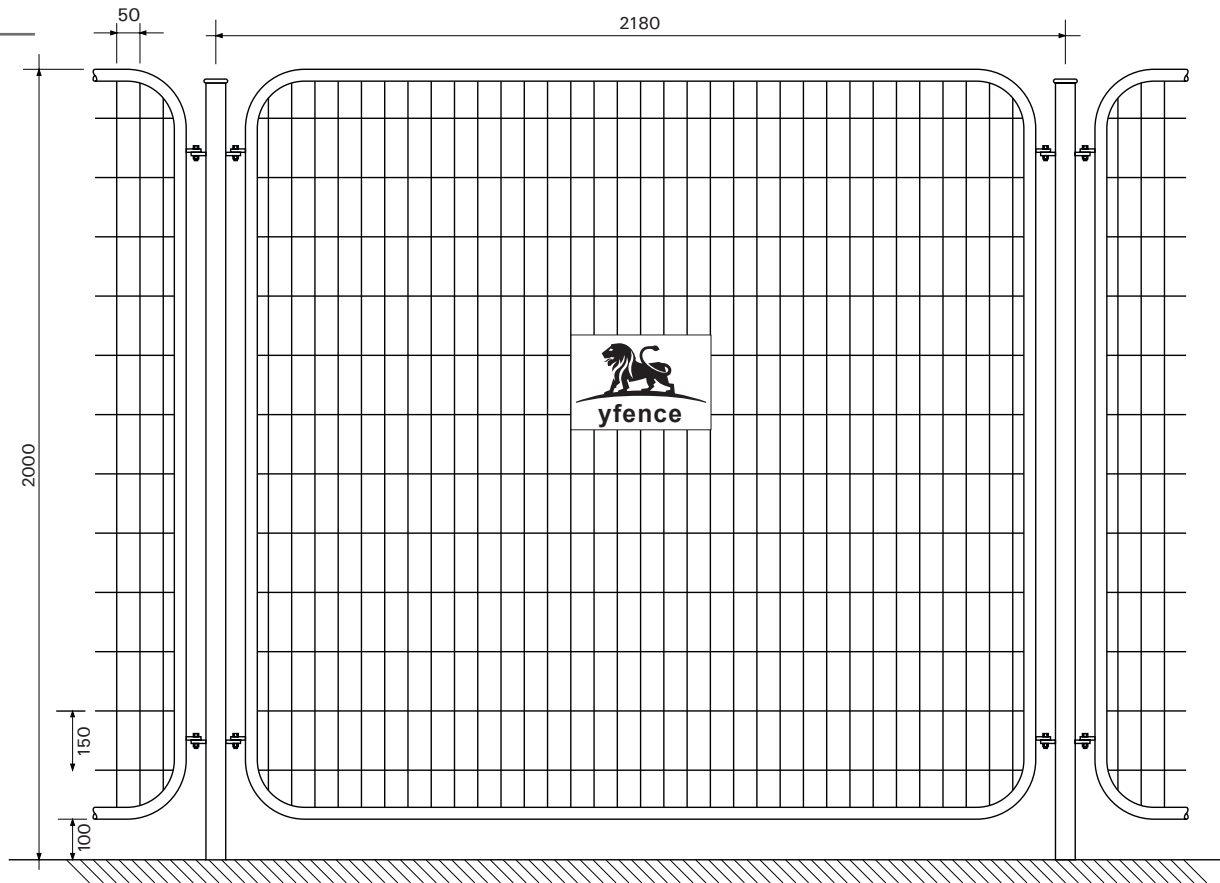

Savyonit with outrigger

Savyonit

Savyonit Hetz ("Arrow")

A mesh fence with a round tubing framework yielding a combination of a high-quality physical barrier with a pleasant aesthetic appearance. This fence is suitable for use as perimeter fencing for institutions, factories, parks, amusement and leisure centres, and similar areas.

SAVYONIT for institutions

Base: See page outlining installations/anchoring of fence posts.

Zigzag mesh
Hetz ("Arrow") pattern

Height	Frame	Mesh	Post	Posts' centres
2000	Ø 1 1/4" x 2.0 mm	150/50/5.0	Ø 2 1/2" x 2.0 mm	2180
2500*	Ø 1 1/4" x 2.0 mm	150/50/5.0	Ø 2 1/2" x 2.0 mm	2180

The above dimensions are in mm.

* In the Savyonit model with slanted extended upright, the vertical height from the ground is 2350 mm

Savyonit model
with outrigger

The development of new fences by Yehuda Fences is ongoing and therefore changes may occur from time to time in their form and specifications without prior notice.